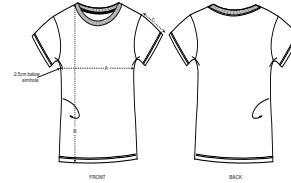

WOMEN T-SHIRTS
STTW032 - STELLA EXPRESSER

The iconic women's fitted t-shirt

Fitted

- Set-in sleeve
- 1x1 rib at neck collar
- Inside back neck tape in self fabric
- Sleeve hem and bottom hem with narrow double topstitch

WHITES

COLORS

ESSENTIAL HEATHERS

SPECIAL HEATHERS

SIZES		XS	S	M	L	XL	XXL
A	Half Chest	42	44.5	47.5	50.5	53.5	56.5
B	Body Length	62	64	66	68	69	69
C	Sleeve Length	16	16	17	17	18	18

Combo options

Printing Specifications